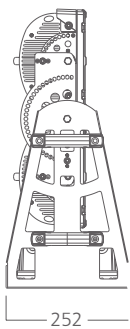

# Flood light OLIST

DMX  
512

RDM

IP66  
OUTDOOR RATED

white grey black

**356 115**  
LED Power Colour Temp Luminous  
900 W RGBW 23904 lm

## LIGHT DISTRIBUTION

4° - 10° - 20°