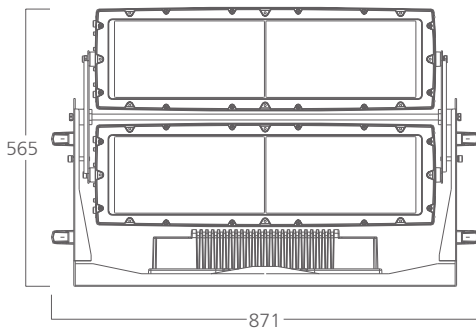

# Flood light OLIST

DMX  
512

RDM

IP66  
OUTDOOR RATED

white grey black

**356 115**  
LED Power Colour Temp Luminous  
900 W RGBW 23904 lm

## LIGHT DISTRIBUTION

4° - 10° - 20°